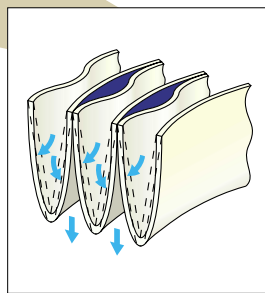

NON-GENUINE