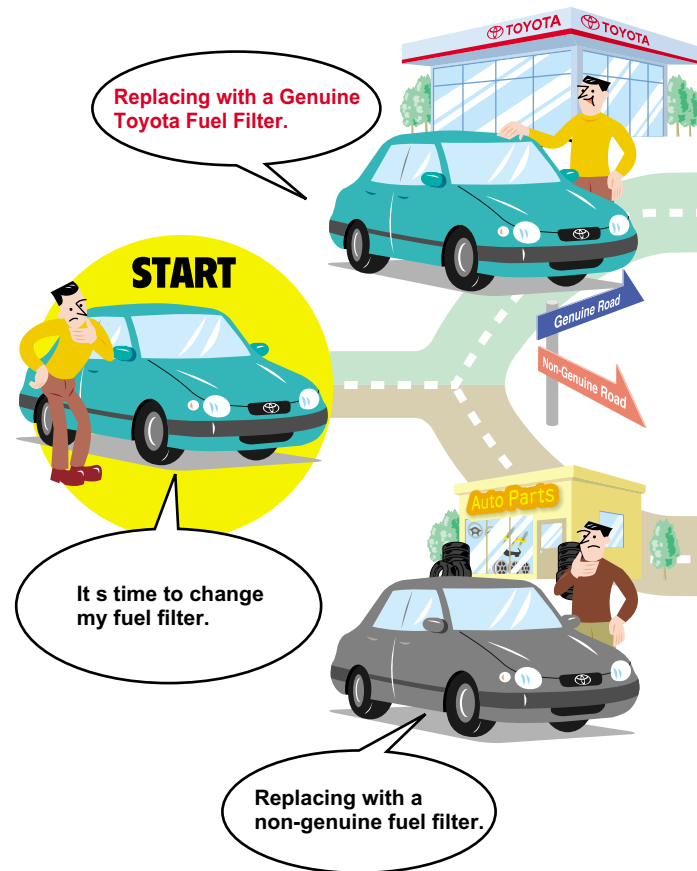

Without a Genuine Toyota Fuel Filter