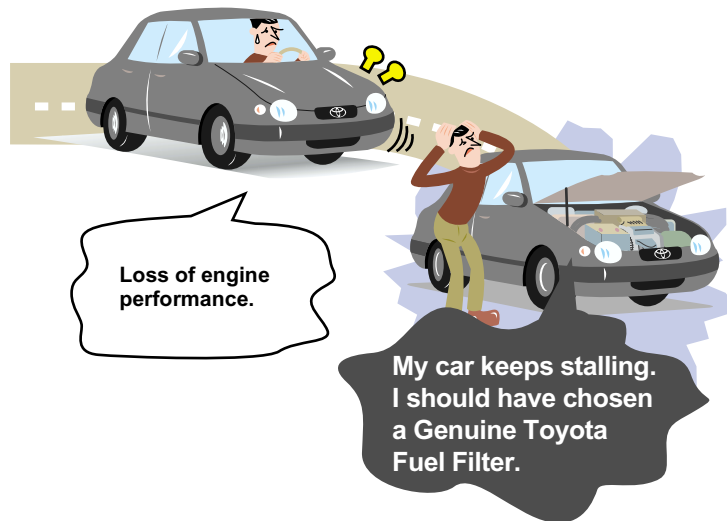

WHAT IF THE FUEL FILTER DETERIORATES?

If a clogged fuel filter is not replaced, the engine will lose its ability to filter fuel, causing it to shut down. The early signs of a clogged filter include decreased engine power and stalling when going uphill or passing.

Ask for Genuine Toyota.

Only Genuine Toyota Fuel Filters are designed and engineered specifically for your Toyota vehicle. For trouble-free driving, always ask for a Genuine Toyota Fuel Filter.

TOYOTA
GENUINE PARTS

TOYOTA MOTOR CORPORATION

No.91699-05E

Printed in Japan

TOYOTA

Genuine parts bring genuine value.

FUEL FILTER FOR DIESEL ENGINES

FUEL FILTERS remove particles and water from the fuel, ensuring that only clean fuel enters the engine.